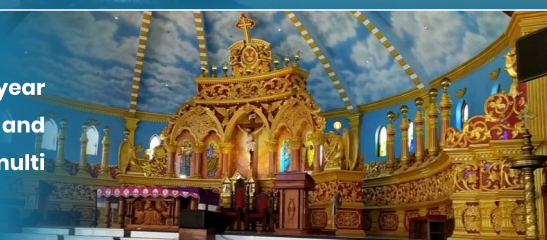

### St. Thomas Church, Valiaveli

This is one of the ancient churches in Kerala. A new church was constructed in the year 2014. The structure and art work of the new church is commendable. It is a serene and beautiful church and bears a tranquil atmosphere. The beauty of church is multi-folded by the beach besides it.